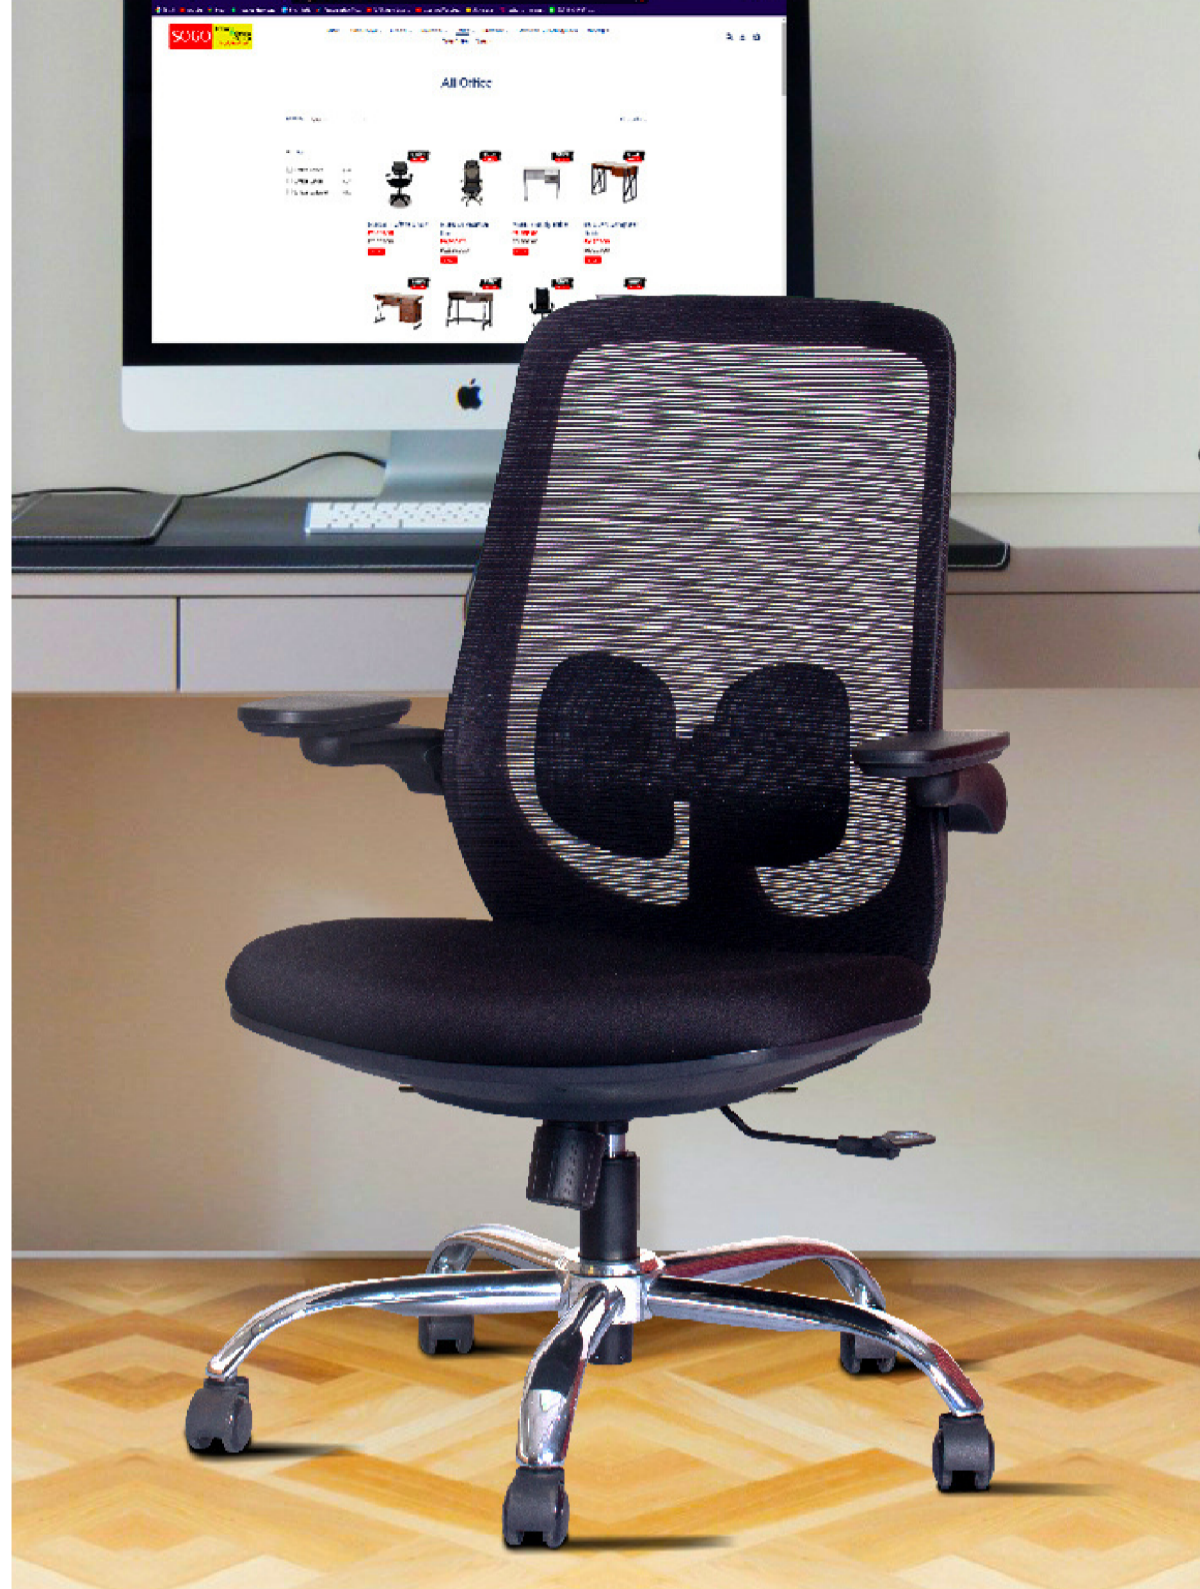

Now: ₱1,699

Before: ₱2,500

TETZ Managerial Chair

Now: ₱5,499

Before: ₱9,200

- Mid back Chair with headrest.
Pneumatic seat, tilt lock, tension control, adjustable lumbar support, adjustable armrest(up & down) side by side.